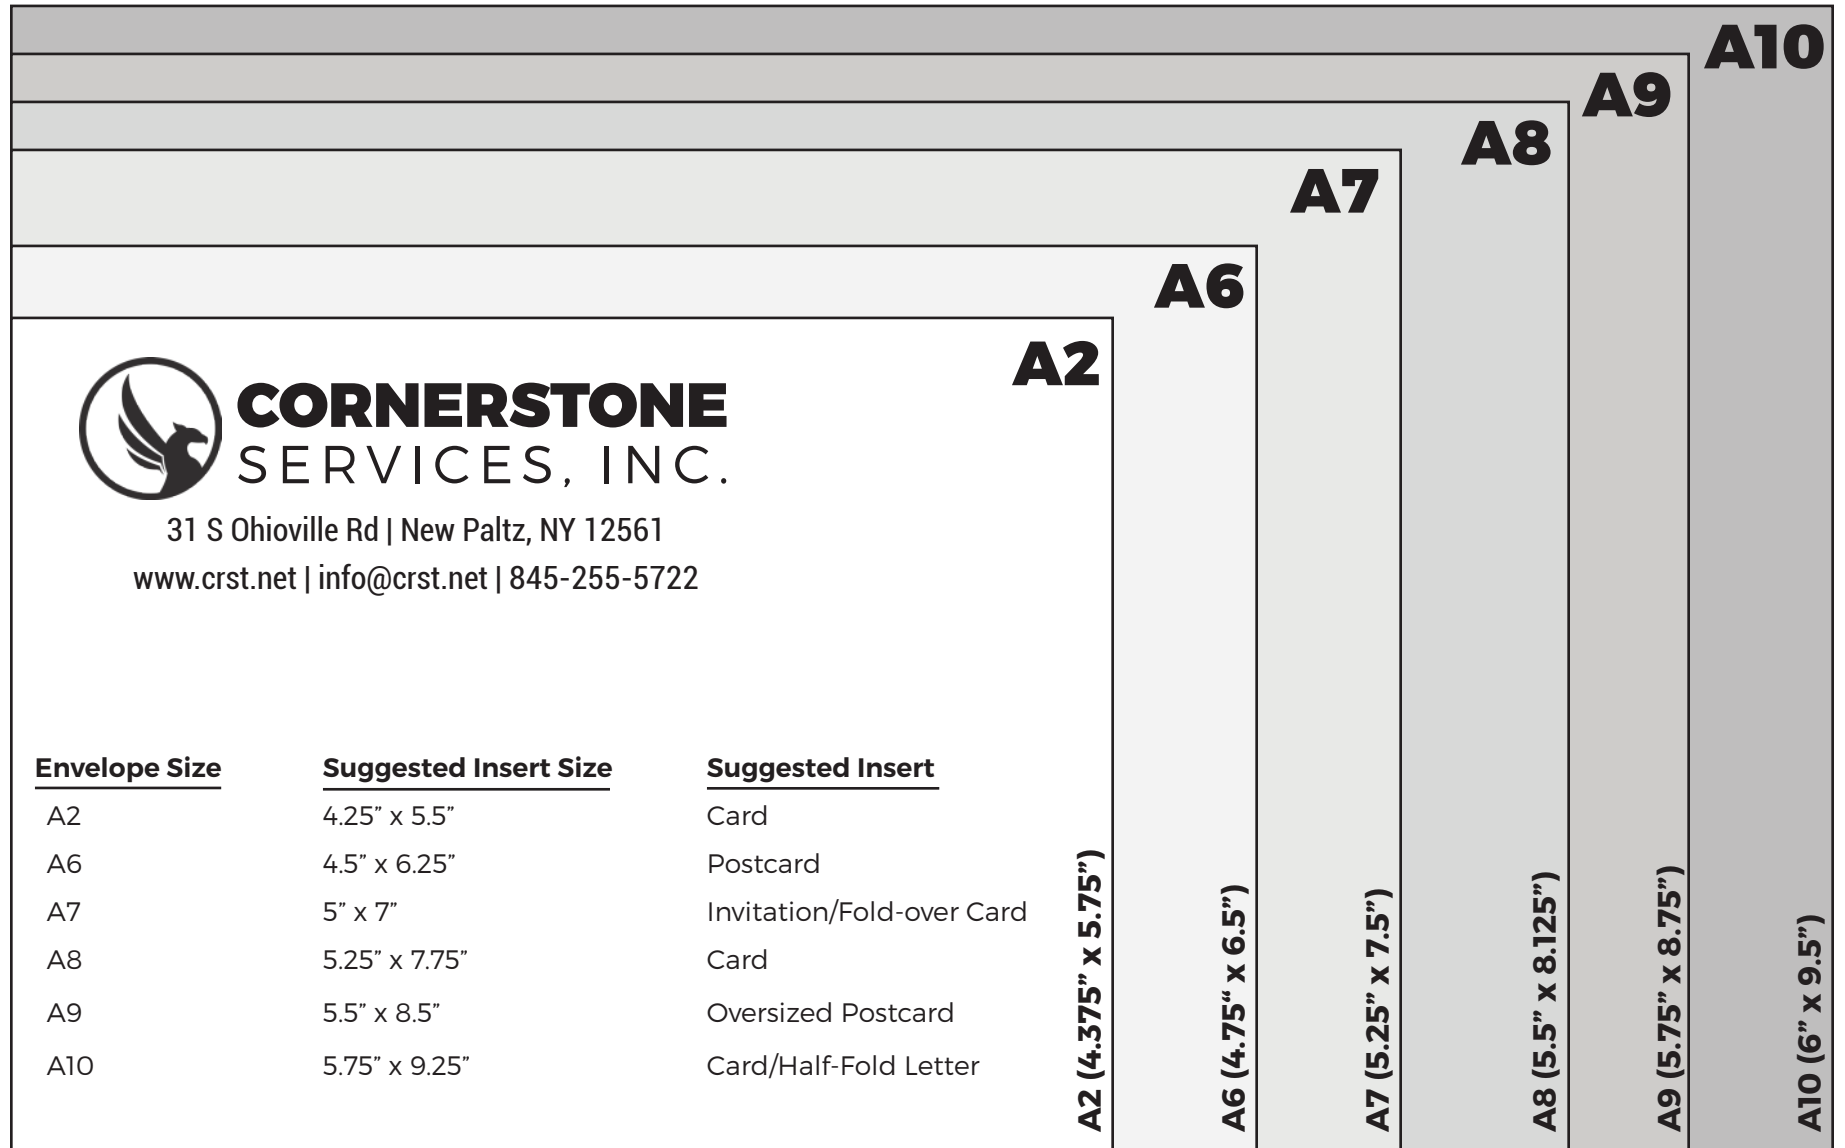

ENVELOPE SIZES AND INSERTS SHEET

Brought to you by Cornerstone Services, Inc.

DATA | DESIGN | PRINT | MAIL

ANNOUNCEMENT ENVELOPE SIZING (A Sizes)